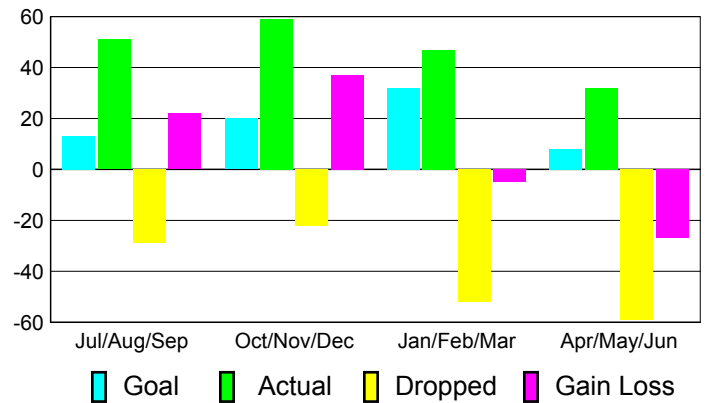

Membership Results 2010-2011

Goal, New, Dropped, Gain/Loss

Comparison of Membership Gain/Loss

Current Year Compared to the Previous Year