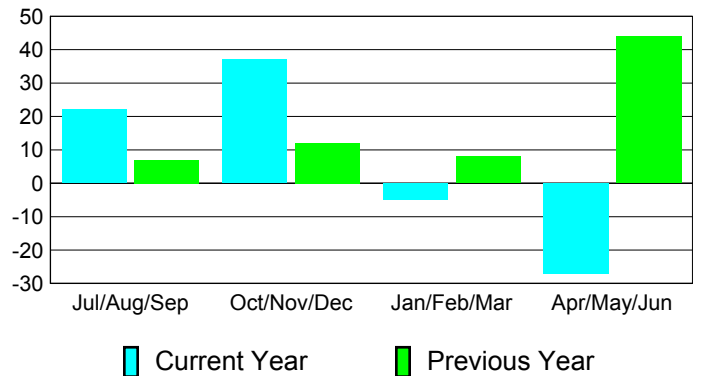

Membership Results
2010-2011

Membership
2009-2010

Month	Net Memb Goal	Actual New Memb	Actual Dropped Memb	Gain/Loss of Memb	Gain/Loss of Memb
Jul/Aug/Sep	13	51	-29	22	7
Oct/Nov/Dec	20	59	-22	37	12
Jan/Feb/Mar	32	47	-52	-5	8
Apr/May/June	8	32	-59	-27	44
Totals	73	189	-162	27	71

Membership Results 2010-2011

Goal, New, Dropped, Gain/Loss

Comparison of Membership Gain/Loss

Current Year Compared to the Previous Year

Gender Comparison 2010-2011

Jul/Aug/Sep

Oct/Nov/Dec

Jan/Feb/Mar

Apr/May/June

Male

Female